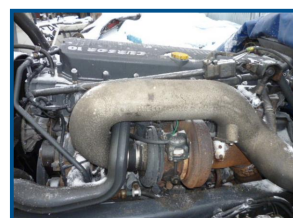

Kruger Brent LLC

commercial truck & trailer

Iveco Stralis

£POA

We have Iveco Stralis breaking for spare parts, Engines, Axles, Gearboxes, Cabs. We can load containers of Iveco parts for export. Email or telephone with you requirements.

Item Details	
<i>Category/Type</i>	<i>Breaking & Spare Parts</i>
<i>Make</i>	<i>Iveco</i>
<i>Model</i>	<i>Stralis</i>
<i>Year</i>	-
<i>Hours/Mileage</i>	-

Clay Green Farm, Alfrick, Worcestershire, WR6 5HN

Telephone: 07967 266405

www.commercialtruckandtrailer.net enquiries@commercialtruckandtrailer.net