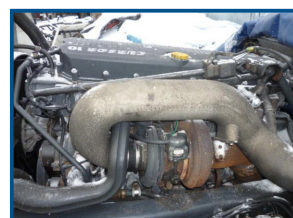

### £POA

We have Iveco Stralis breaking for spare parts, Engines, Axles, Gearboxes, Cabs. We can load containers of Iveco parts for export. Email or telephone with you requirements.

Item Details	
<i>Category/Type</i>	<i>Breaking &amp; Spare Parts</i>
<i>Make</i>	<i>Iveco</i>
<i>Model</i>	<i>Stralis</i>
<i>Year</i>	-
<i>Hours/Mileage</i>	-