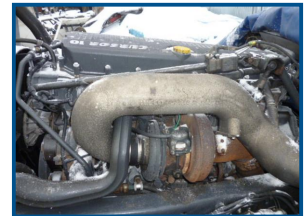

Kruger Brent LLC

commercial truck & trailer

Iveco Stralis

£POA

We have Iveco Stralis breaking for spare parts, Engines, Axles, Gearboxes, Cabs. We can load containers of Iveco parts for export. Email or telephone with you requirements.

Item Details	
<i>Category/Type</i>	<i>Breaking & Spare Parts</i>
<i>Make</i>	<i>Iveco</i>
<i>Model</i>	<i>Stralis</i>
<i>Year</i>	-
<i>Hours/Mileage</i>	-

Clay Green Farm, Alfrick, Worcestershire, WR6 5HN

Telephone: 07967 266405

www.commercialtruckandtrailer.net enquiries@commercialtruckandtrailer.net